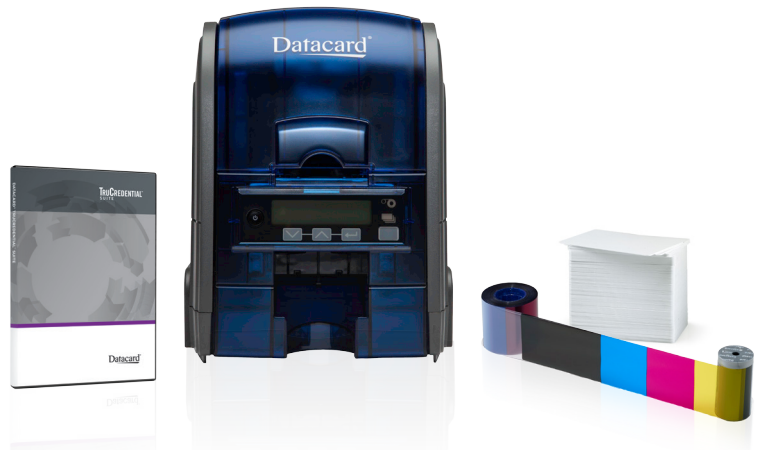

What's in the Box?

- Datacard® SD160™ Card Printer
- Datacard® TruCredential™ Software Express edition
- YMCKFT UV print ribbon (approx. 300 yield)
- Logitech C920 HD Pro Webcam
- 250 blank white PVC cards

Easy-to-Use, Complete Solution

1. Design Your Card	2. Take Picture	3. Click "Print"
Powerful, flexible and user-friendly, TruCredential Software provides the core tools you need to easily design and manage data for ID cards. Easy set-up through the QuickStart Wizard, or design a card from beginning to end with our intuitive, easy-to-use software • Create card layout and designs • Capture and manage data • Add logos and other graphics • Utilize intuitive point-and-click navigation • Enter and retrieve data from Microsoft® Access® database • Add bar codes & magnetic stripe data (optional) • Easily upgrade when your needs grow	Web camera captures a photo with the simple click of the mouse. • Take pictures quickly and easily • Attaches easily to computer monitor with flexible clip • Create crisp images at 1.3 megapixels	• One-sided (simplex) card printing • Edge-to-edge printing • Color, monochrome and UV printing capabilities • Rewrite capability (special cards required) • Alphanumeric text, logos and digitized signatures; 1D/2D bar code images • Automatic 100-card input hopper • Intuitive LCD panel with soft-touch controls

Corporate Headquarters
Phone: +1 952 933 1223
www.entrustdatacard.com
info@entrustdatacard.com